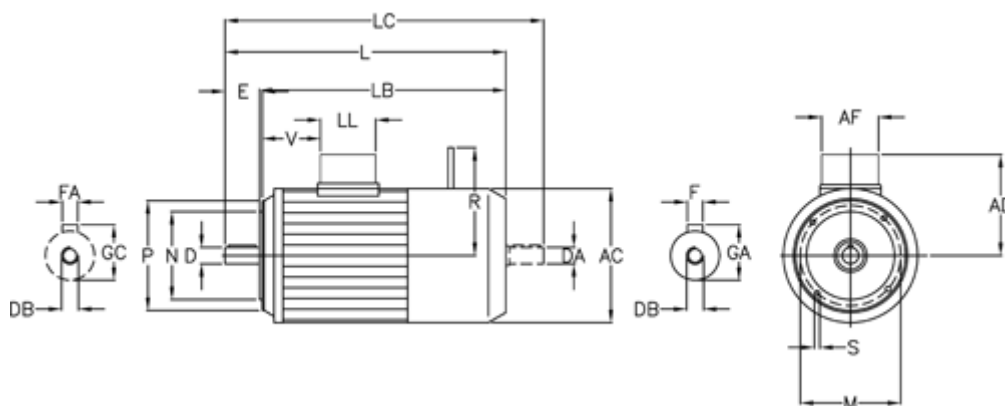

# Data Sheet

Article number: 2510001504150402600

Description: Bonfiglioli brake motor BX90LA-4 1.5KW FD05  
1400 rpm 3x230/400v 50HZ IP55 IE3 DC brake B14 stainless steel

## Measures

A/F = 98	EA = 24	LL = 98
AC = 176	F = 8	M = 115
AD = 133	FA = 8	N = 95
D = 24	GA = 27.0	P = 140
DA = M8	GC = 27.0	R = 160
DB = M8	L = 409	S = M8
DB1 = M8	LB = 359	T = 3.0
E = 50	LC = 461	V = 95